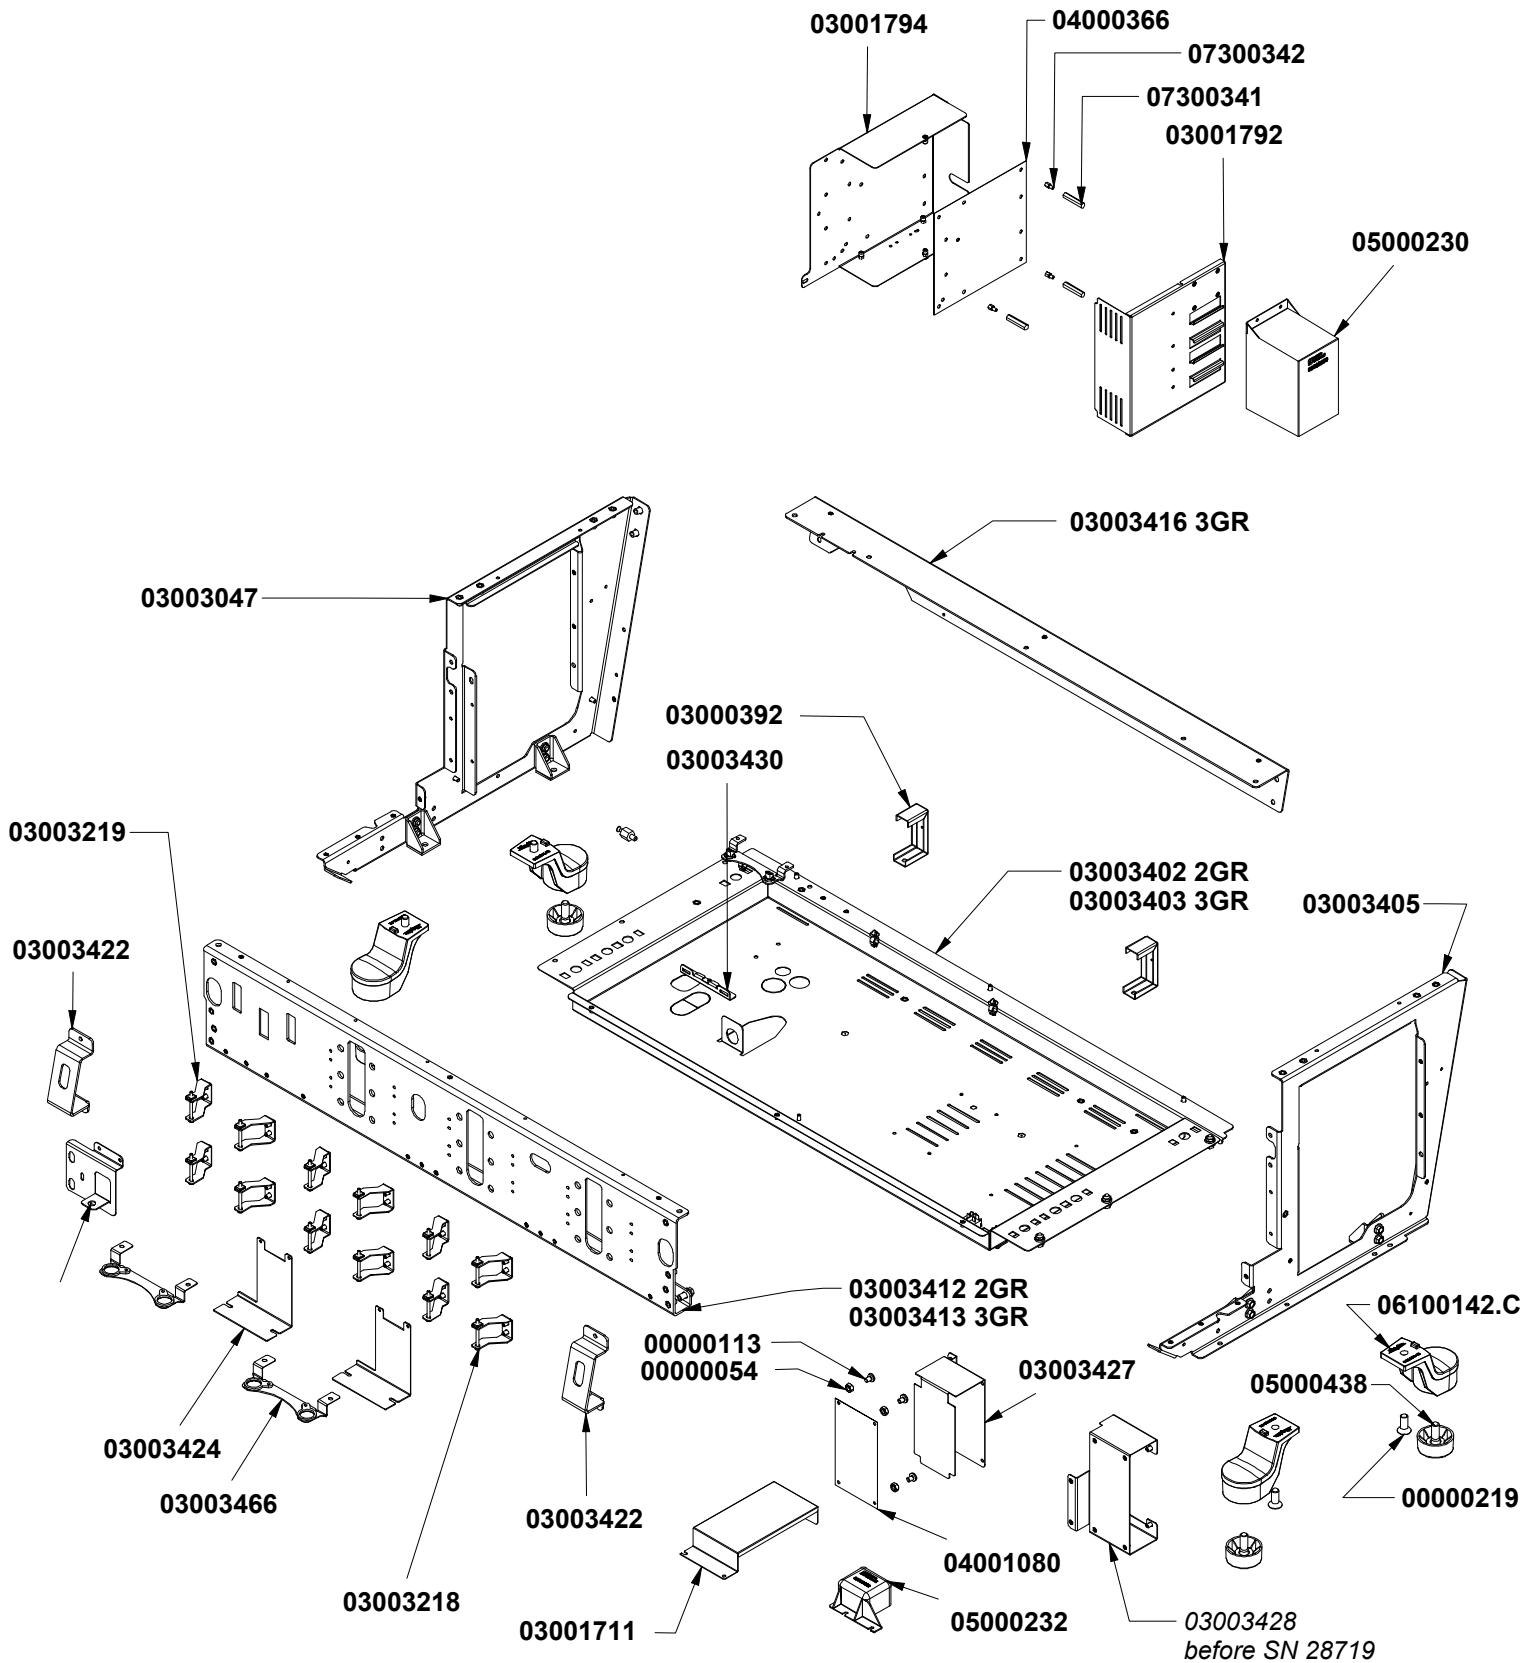

VERSIONE T3
T3 VERSION

COMPONENTI TELAIO
FRAME PARTS

INSPIRED BY YOUR PASSION.