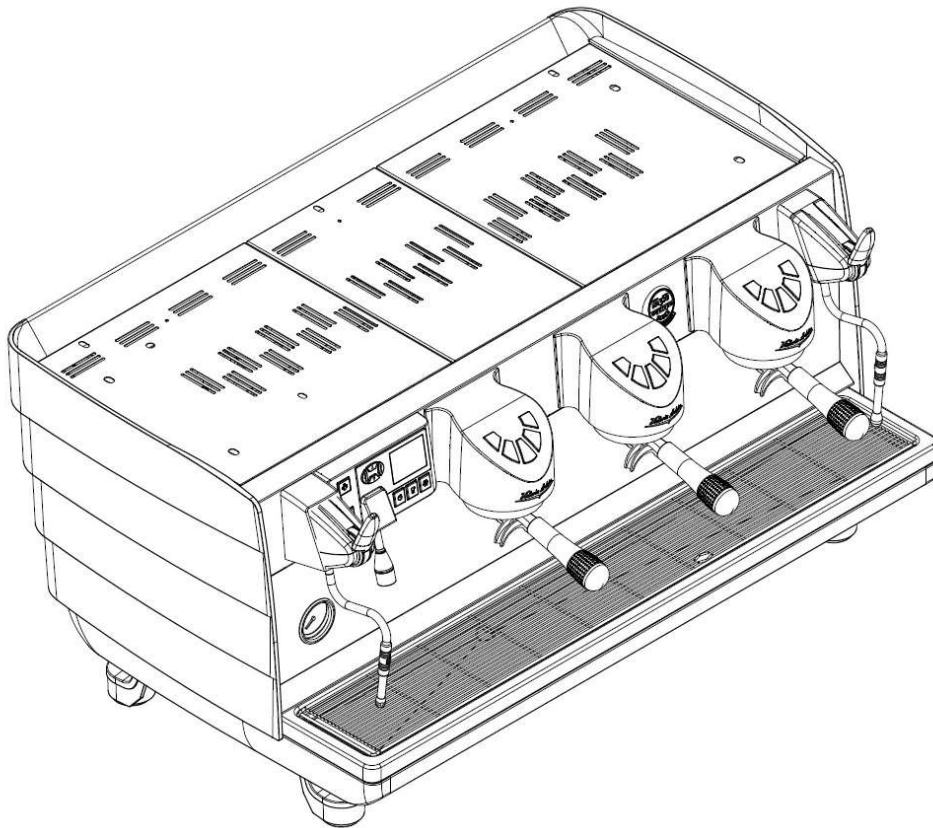

SPARE PARTS BOOK

T3 VERSION

12/11/2020

INSPIRED BY YOUR PASSION.

INSPIRED BY YOUR PASSION.

- T.01 **CABINET PARTS**
COMPONENTI GRUPPO CARENA
- T.02 **CONTROL PANEL DISPLAY**
INVOLUCRO COMANDI DISPLAY
- T.03 **POURING GROUP PARTS**
COMPONENTI GRUPPO EROGAZIONE
- T.04 **STEAM & HOT WATER PARTS**
COMP.VAPORE E ACQUA CALDA
- T.05 **EASYCREAM PARTS**
COMPONENTI EASYCREAM
- T.06 **MIXER AND PUMP GROUP**
GRUPPO POMPA E MISCELATORE
- T.07 **PARTI CALDAIE**
BOILERS PARTS
- T.08 **HYDRAULIC GROUP PARTS**
COMP. GRUPPO IDRAULICO
- T.09 **FRAME PARTS**
COMPONENTI TELAIO
- T.10 **ELECTR. AND ELECTRICAL PARTS**
COMP. ELETTRICI ED ELETTRONICI

» LEGEND :

THE CODES WRITTEN IN BOLD REFER TO THE COMPONENTS
EMPLOYED CURRENTLY.

THE CODES USED BEFORE ARE WRITTEN IN CORSIVE WITH INDICATED,
ON THE SIDE, THE END OF VALIDITY DATE.

EXAMPLE:

0300153I - 01/09/2007