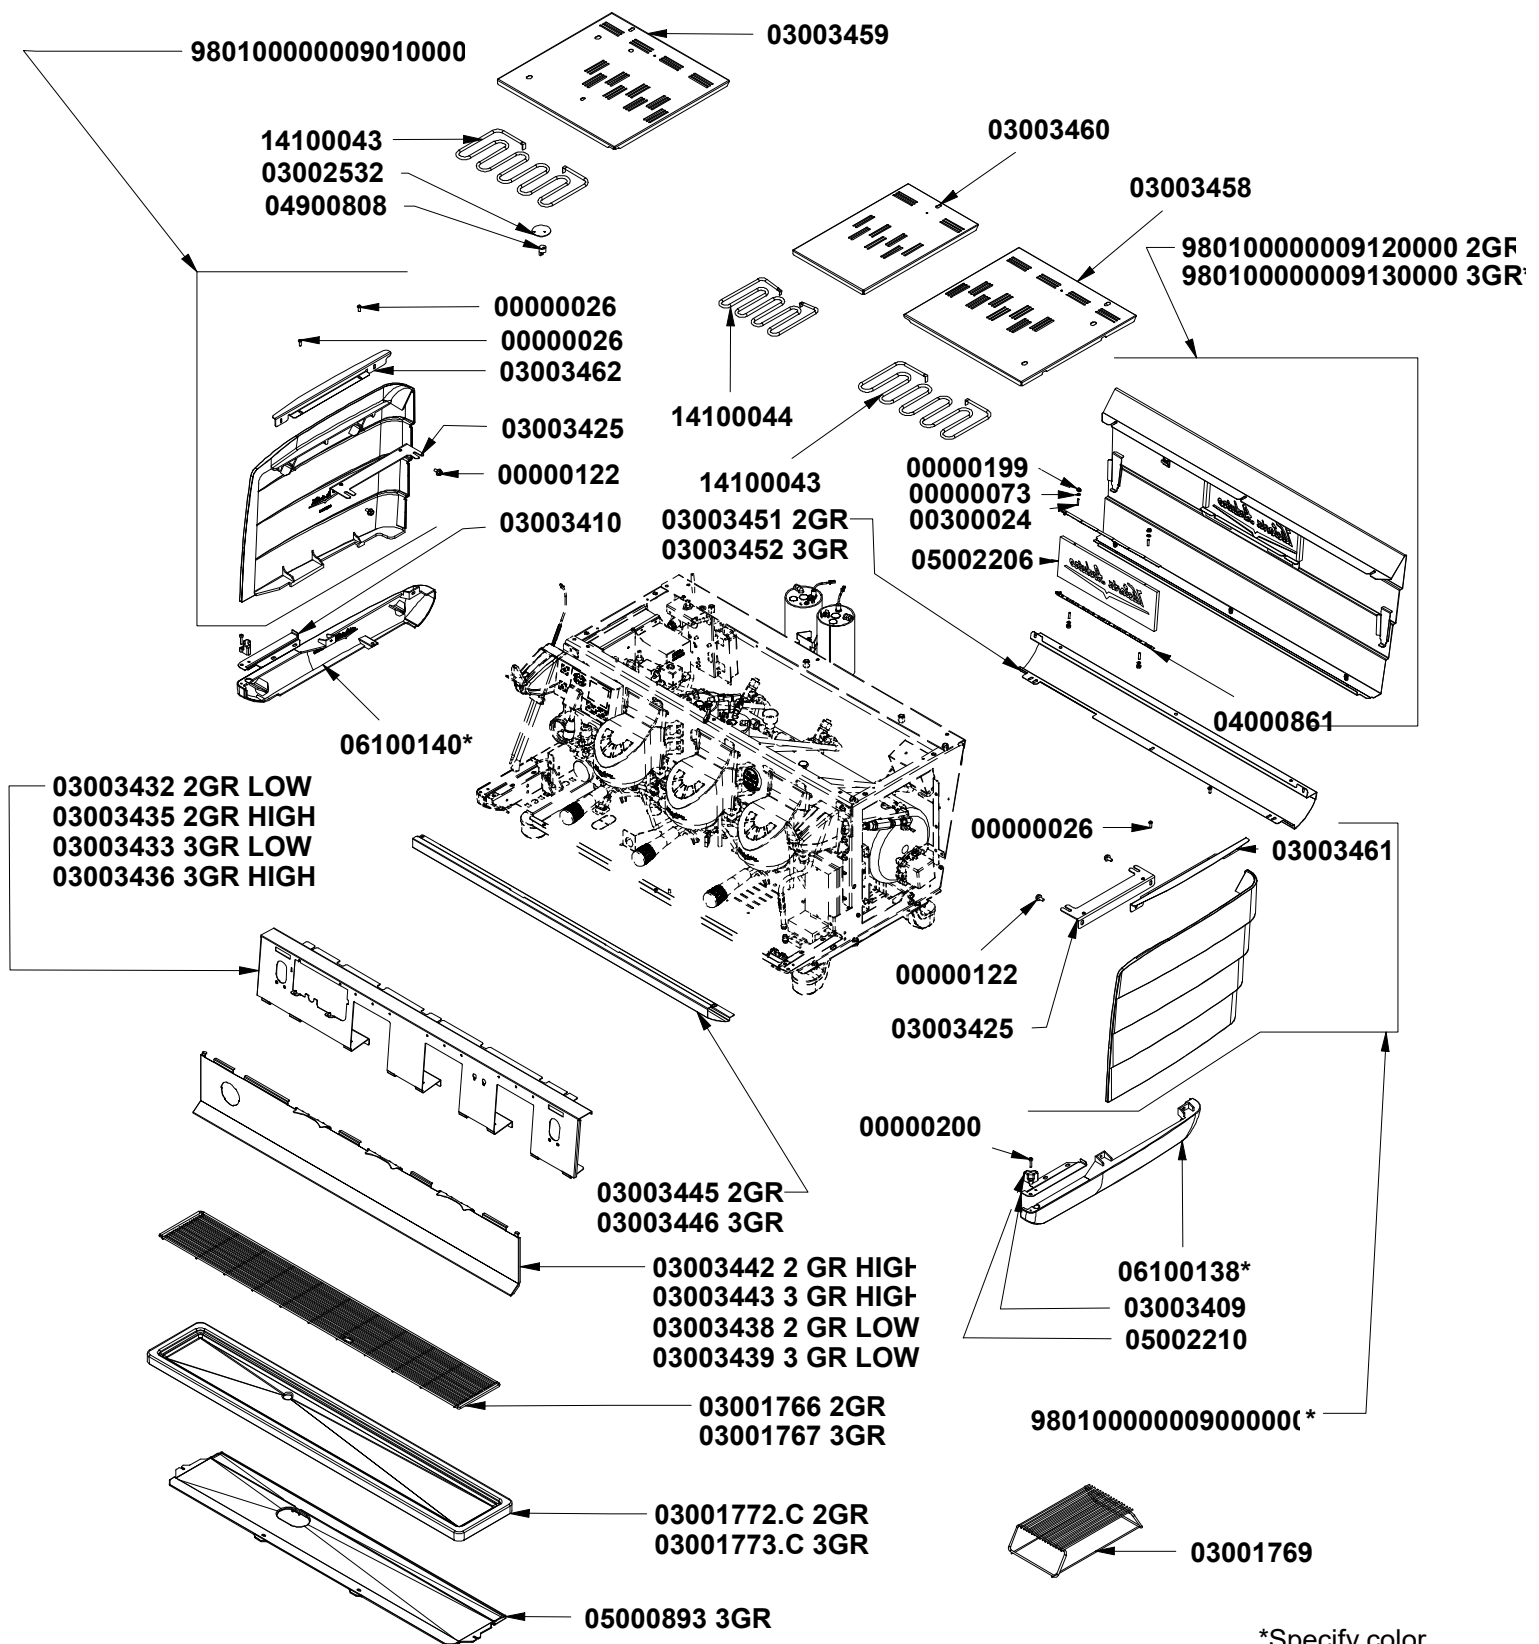

VERSIONE T3
T3 VERSION

COMPONENTI GRUPPO CARENA

CABINET PARTS

*Specify color
Specificare colore

INSPIRED BY YOUR PASSION.